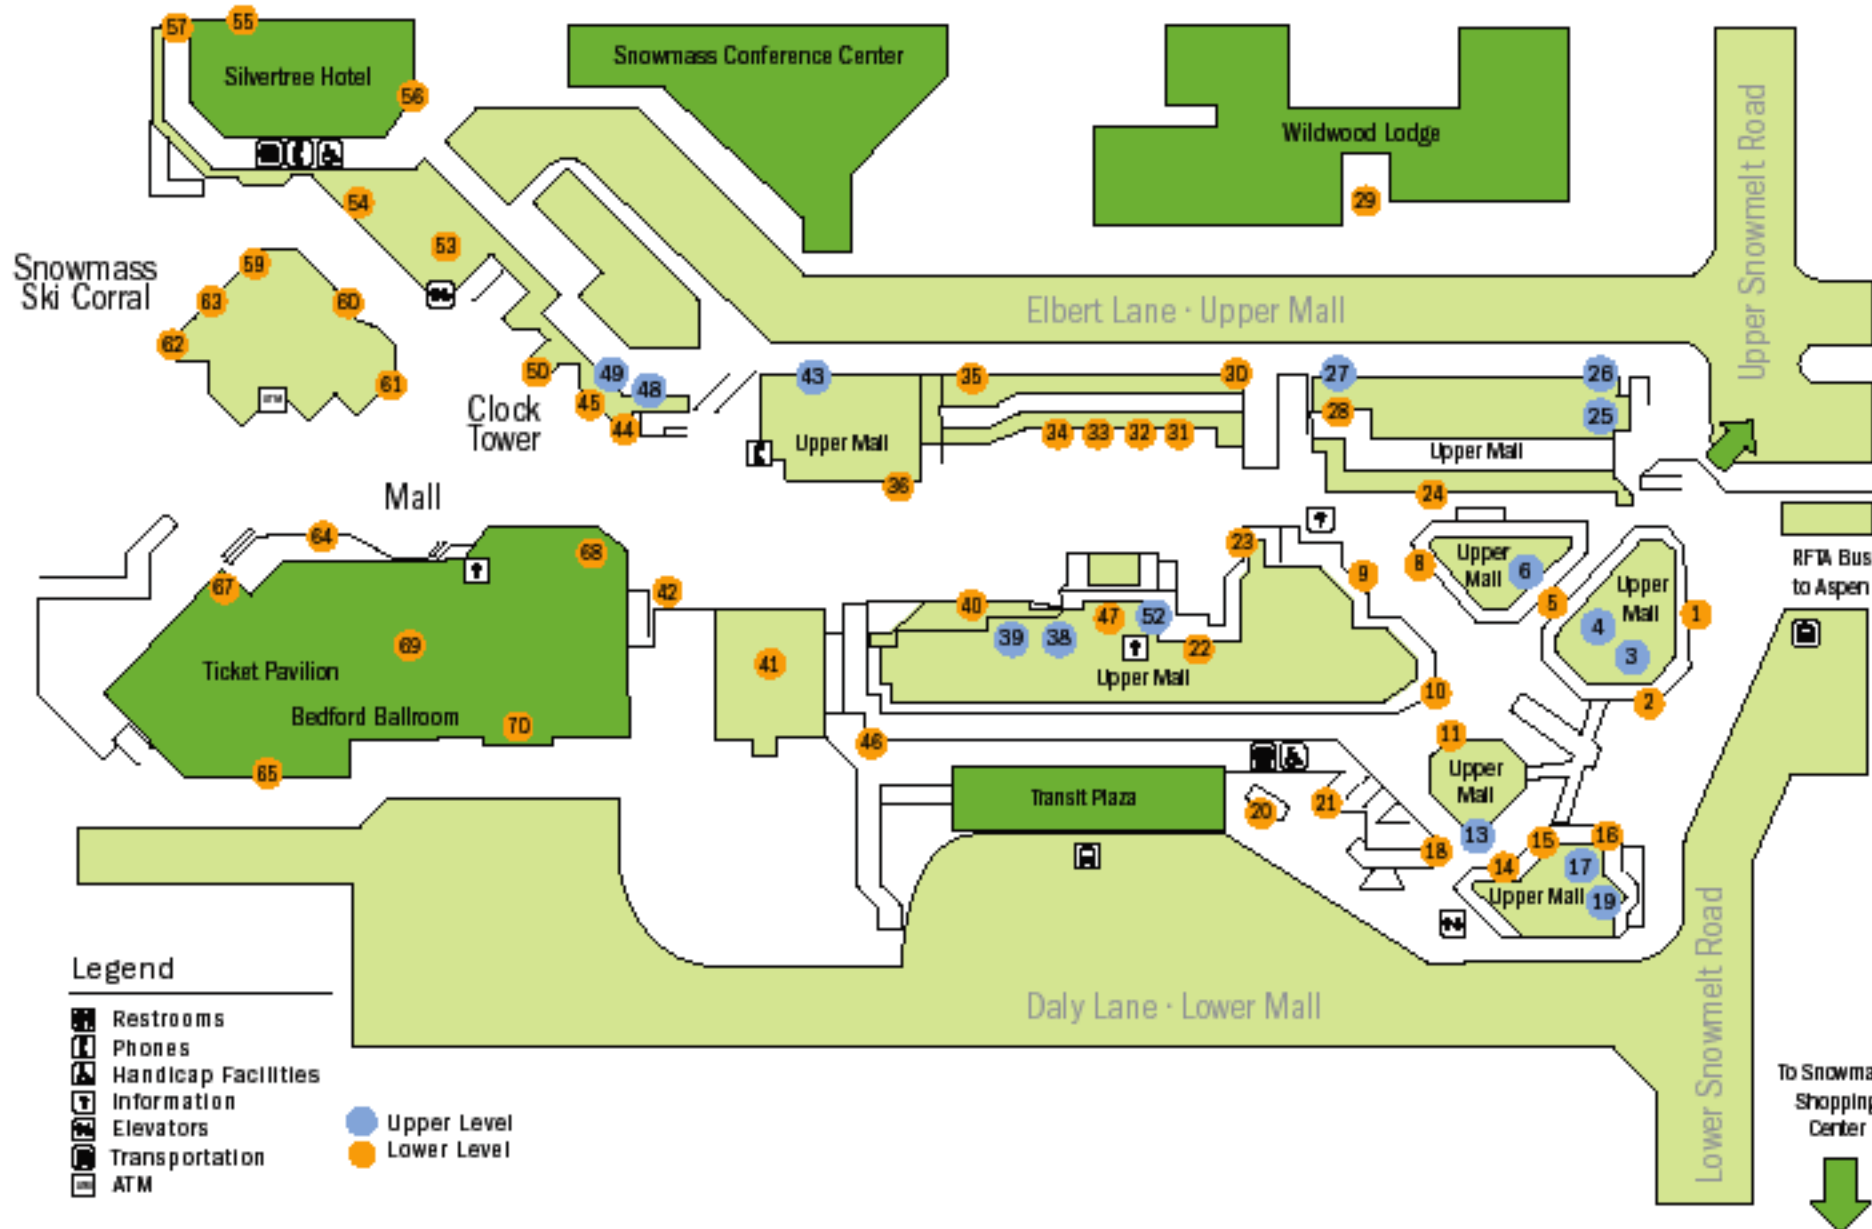

## Legend

- Restrooms
- Phones
- Handicap Facilities
- Information
- Elevators
- Transportation
- ATM

- Upper Level
- Lower Level

## Restaurants

Artisan Restaurant	The Stonebridge Inn
Brothers' Grille	(Silvertree Hotel 5th Floor) 57
Butch's Lobster Bar	Timberline Condos
Cirque Bar & Grill	67
Daly Bottle/Grain Shop	15
Fuel	16
Goodfellows Pizza	63
I Poggio	(upper mall) 27
La Provence	(upper mall) 19
Little Dill	42
Mangenta Grill	(upper mall) 17
Mountain Dragon	(upper mall) 43
Paradise Bakery & Café	51
Pastore's Taste of Philly	09
Sage Bistro	The Snowmass Club
Sno Beach Café	(upper mall) 38
Taqueta B&B	20
The Blue Door	56
The Conservatory	(Silvertree Hotel Lobby) 55
The Grill on the Deck	(upper mall) 30
The Stew Pot	33
Village Steakhouse	29
Zane's Tavern	(upper mall) 06

## Retail

Bright & Shiny Things	31
Collections	32
Cool Dogs Sunglasses	62
J. Felton Gallery and Quilts Unlimited	50
Local Color	45
Local Rebels	61
Resortworks	44
Rocky Mountain Chocolate Factory	10
Snowmass Photo & Books	54
Snowmass Trading Co.	34
Snowmass T-Shirt Shop	11
Snowmass Village Salon	(upper mall) 49
Stein Eriksen	40
Sunglass Parache	08
Surefoot	05
Wildflowers	(upper mall) 48
Western Heritage Museum	(Summer Only) 53

## Ski & Sport Shops

Aspen Sports	68
Breeze Ski Rental	46
Christy Sports	36
D&E Snowboard Shop	23
Gene Taylor Sports	24
Incline Ski Shop	01
Snowmass Sports	56
Sunset Ski Repair	(upper mall) 35